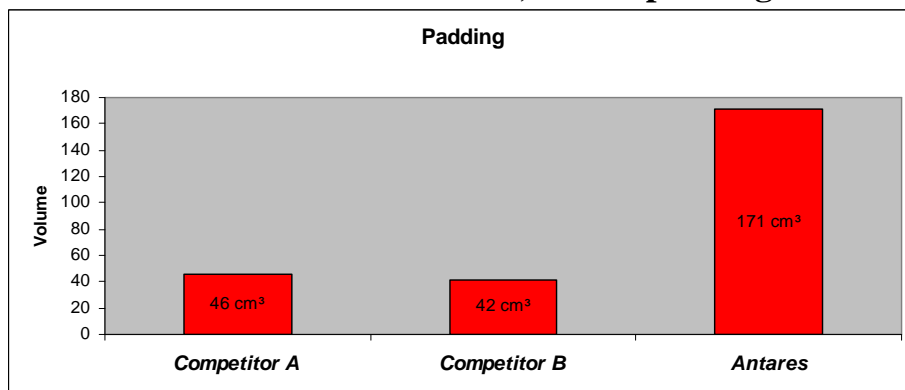

### ANTARES. THE THIRD DIMENSION

Antares is the third 'a' *between* fizik's two other premium a's: aliante and arione. Antares is an "a" product. This is why antares, as arione and aliante, begins with the letter "a". Antares is the third "a" of the fizik road range. Fizik with three saddle dimensions, meets all rider's needs.

Compared to competitors in the ultra-lightweight saddle category, antares has 300% more padding and 50% more flat sitting area, yet, it weighs only **145 grams**.

It's a new dimension embodying all essential fizik elements: comfort, flexibility and the incredible lightness of being.

### 190 cm<sup>2</sup> SEATING SURFACE: 15% more seating surface